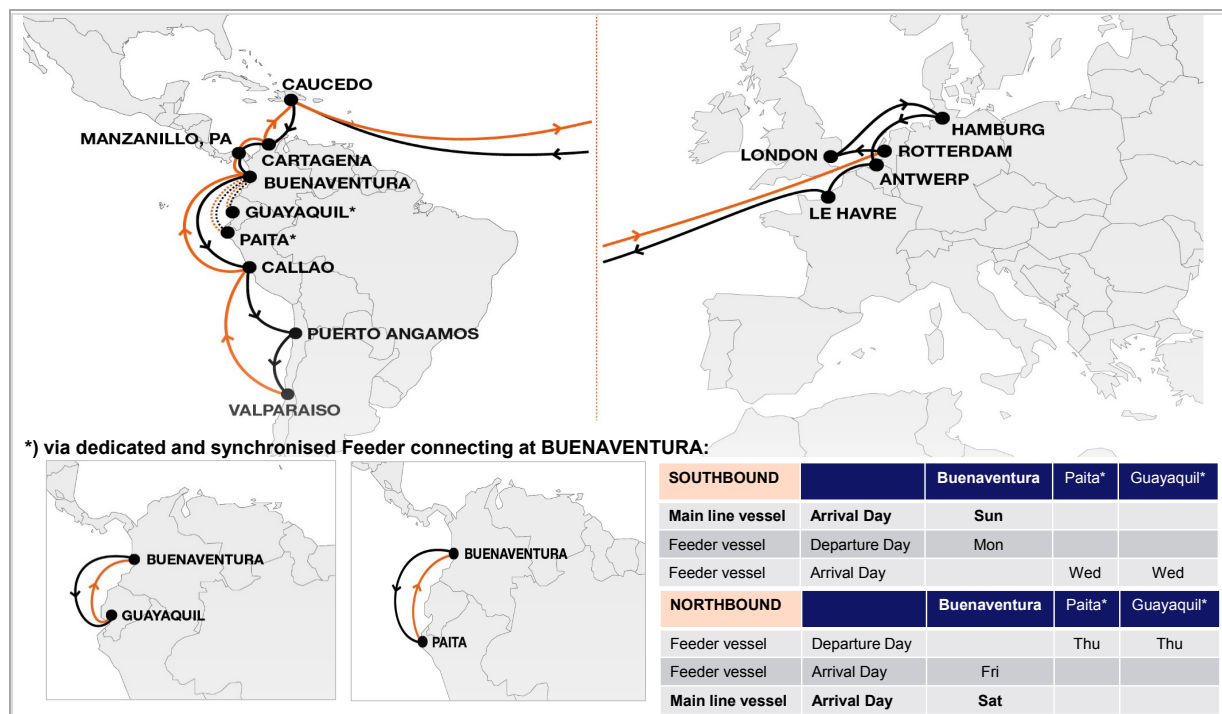

## North Europe - South America Westcoast Service – New “SW” Service

November 4, 2016

Dear Customer,

In our continued efforts to provide you with high value service, we are pleased to announce our new **SW Service**. We will consolidate all our present services from North Europe to South America Westcoast. The new SW Service is planned to commence on **February 8, 2017** in Valparaíso, Chile with the northbound departure of our new and one of the most modern ships deployed in this trade M/V Valparaíso Express (voyage 701N). Consequently, the first southbound sailing begins on March 7, 2017 in Rotterdam with the same vessel, M/V Valparaíso Express (voyage 710S).

The new SW Service, the only dedicated service in this trade and covering the major markets in North Europe, the Caribbean and Westcoast South America, will be a weekly service with fixed scheduled arrivals and departures. Hapag-Lloyd, as the main vessel provider will operate four out of nine most modern and homogeneous vessels with a capacity of approx. 10,500 TEU and 2,100 reefer plugs each. In addition, the new SW Service will deploy also two dedicated feeder vessels covering Paíta in Peru and Guayaquil in Ecuador, synchronised with the mainline vessel in Buenaventura, Colombia.

### The new rotation of the service will be as follows:

The new SW Service will offer you mainly direct connections and highly competitive transit times in both directions:

## Transit Time (in days) – Northbound

From / to		Rotterdam	London	Hamburg	Antwerp	Le Havre
	Arrival Day	Tue	Thu	Fri	Mon	Wed
Pto. Angamos	Mon	28	30	31	34	36
Valparaíso	Wed	25	27	28	31	33
Callao	Mon	21	23	24	27	29
Paita*	Wed	19	21	22	25	27
Guayaquil*	Wed	19	21	22	25	27
Buenaventura	Sat	17	19	20	23	25
Manzanillo, PA	Mon	14	16	17	20	22
Cartagena	Wed	13	15	16	19	21
Caucedo	Fri	10	12	13	16	18