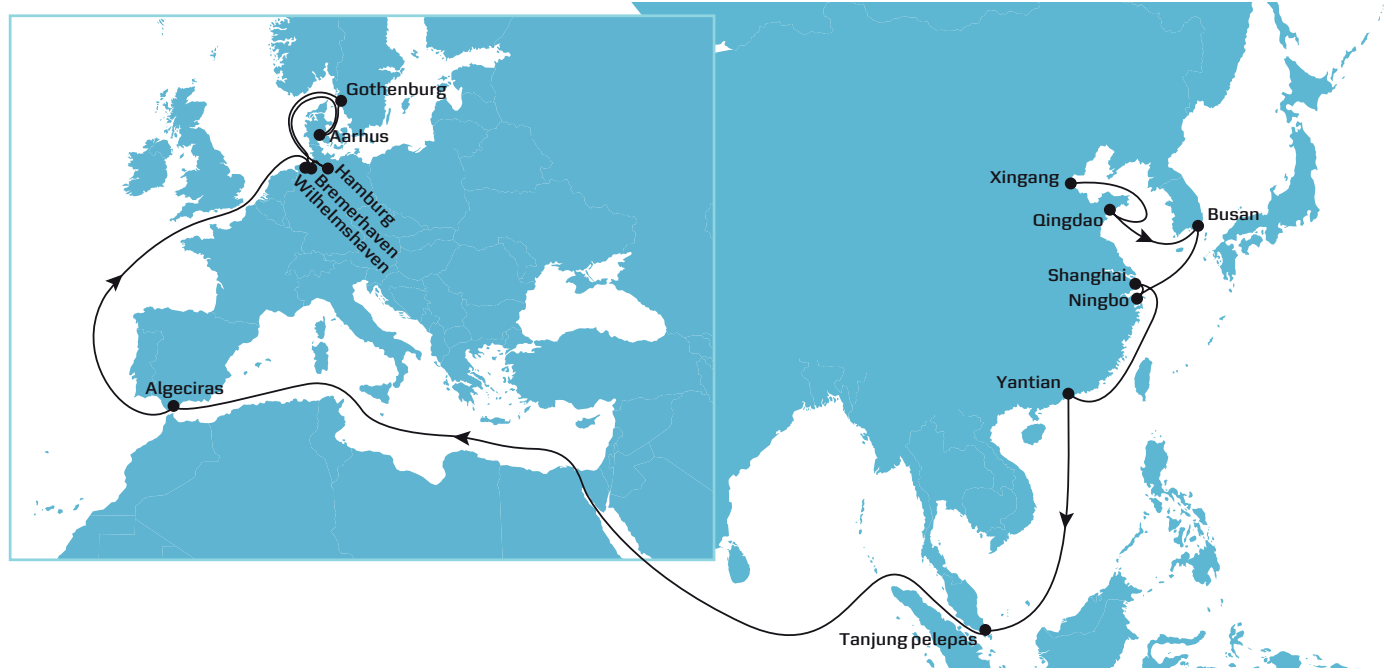

From	PORT TANGIER Morocco	FELIXSTOWE United Kingdom	ANTWERP Belgium	WILHELMSHAVEN Germany	BREMERHAVEN Germany
XINGANG, China	30	34	37	40	41
QINGDAO, China	28	32	35	38	39
BUSAN, South Korea	27	31	33	36	37
SHANGHAI, China	24	28	31	34	35
NINGBO, China	23	27	29	32	33
YANTIAN, China	20	24	27	30	31
TANJUNG PELEPAS, Malaysia	15	19	22	25	26

From	ALGECIRAS Spain	BREMERHAVEN Germany	HAMBURG Germany	GOTHENBURG Sweden	AARHUS Denmark	WILHELMSHAVEN Germany
XINGANG, China	31	36	39	42	44	46
QINGDAO, China	29	34	37	40	42	44
BUSAN, South Korea	27	31	35	37	39	41
NINGBO, China	25	29	32	35	37	39
SHANGHAI, China	23	27	30	33	35	37
YANTIAN, China	20	24	28	30	32	34
TANJUNG PELEPAS, Malaysia	15	20	23	26	28	30

## SERVICE HIGHLIGHTS

- Fastest transit time in the market to Antwerp from East/South China
- Competitive Le Havre product

From	SINES Portugal	ANTWERP Belgium	LE HAVRE France	SOUTHAMPTON United Kingdom	FELIXSTOWE United Kingdom
YOKOHAMA, Japan	30	34	36	38	40
NINGBO, China	26	30	32	34	36
SHANGHAI, China	24	28	30	32	34
CHIWAN, China	21	25	27	29	31
YANTIAN, China	20	24	26	28	30
TANJUNG PELEPAS, Malaysia	16	19	21	24	26

From	ROTTERDAM Netherlands	BREMERHAVEN Germany	GDANSK Poland
DALIAN, China	36	38	41
BUSAN, South Korea	33	35	38
KWANGYANG, South Korea	32	34	37
SHANGHAI, China	29	32	35
NINGBO, China	28	30	33
XIAMEN, China	25	27	30
YANTIAN, China	23	26	29
TANJUNG PELEPAS, Malaysia	18	21	24