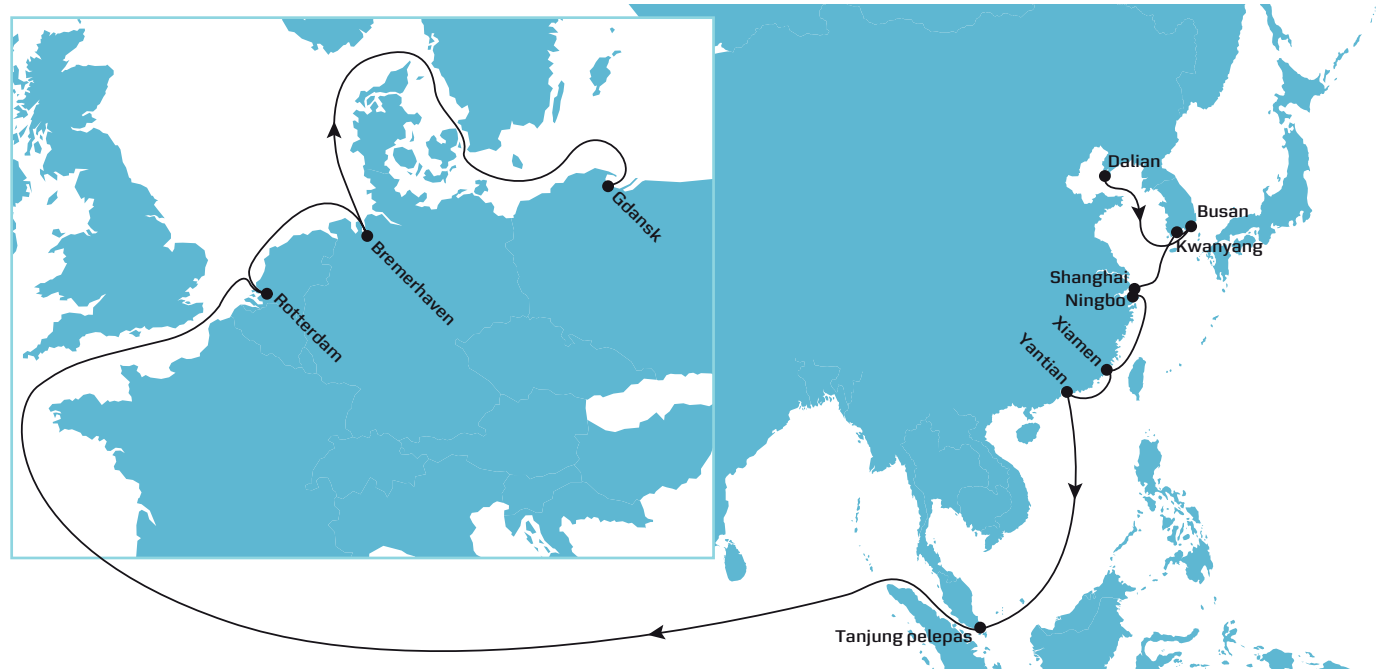

From	PORT TANGIER Morocco	FELIXSTOWE United Kingdom	ANTWERP Belgium	WILHELMSHAVEN Germany	BREMERHAVEN Germany
XINGANG, China	30	34	37	40	41
QINGDAO, China	28	32	35	38	39
BUSAN, South Korea	27	31	33	36	37
SHANGHAI, China	24	28	31	34	35
NINGBO, China	23	27	29	32	33
YANTIAN, China	20	24	27	30	31
TANJUNG PELEPAS, Malaysia	15	19	22	25	26

From	ALGECIRAS Spain	BREMERHAVEN Germany	HAMBURG Germany	GOTHENBURG Sweden	AARHUS Denmark	WILHELMSHAVEN Germany
XINGANG, China	31	36	39	42	44	46
QINGDAO, China	29	34	37	40	42	44
BUSAN, South Korea	27	31	35	37	39	41
NINGBO, China	25	29	32	35	37	39
SHANGHAI, China	23	27	30	33	35	37
YANTIAN, China	20	24	28	30	32	34
TANJUNG PELEPAS, Malaysia	15	20	23	26	28	30

## SERVICE HIGHLIGHTS

- Fastest transit time in the market to Antwerp from East/South China
- Competitive Le Havre product

From	SINES Portugal	ANTWERP Belgium	LE HAVRE France	SOUTHAMPTON United Kingdom	FELIXSTOWE United Kingdom
YOKOHAMA, Japan	30	34	36	38	40
NINGBO, China	26	30	32	34	36
SHANGHAI, China	24	28	30	32	34
CHIWAN, China	21	25	27	29	31
YANTIAN, China	20	24	26	28	30
TANJUNG PELEPAS, Malaysia	16	19	21	24	26

From	ROTTERDAM Netherlands	BREMERHAVEN Germany	GDANSK Poland
DALIAN, China	36	38	41
BUSAN, South Korea	33	35	38
KWANGYANG, South Korea	32	34	37
SHANGHAI, China	29	32	35
NINGBO, China	28	30	33
XIAMEN, China	25	27	30
YANTIAN, China	23	26	29
TANJUNG PELEPAS, Malaysia	18	21	24