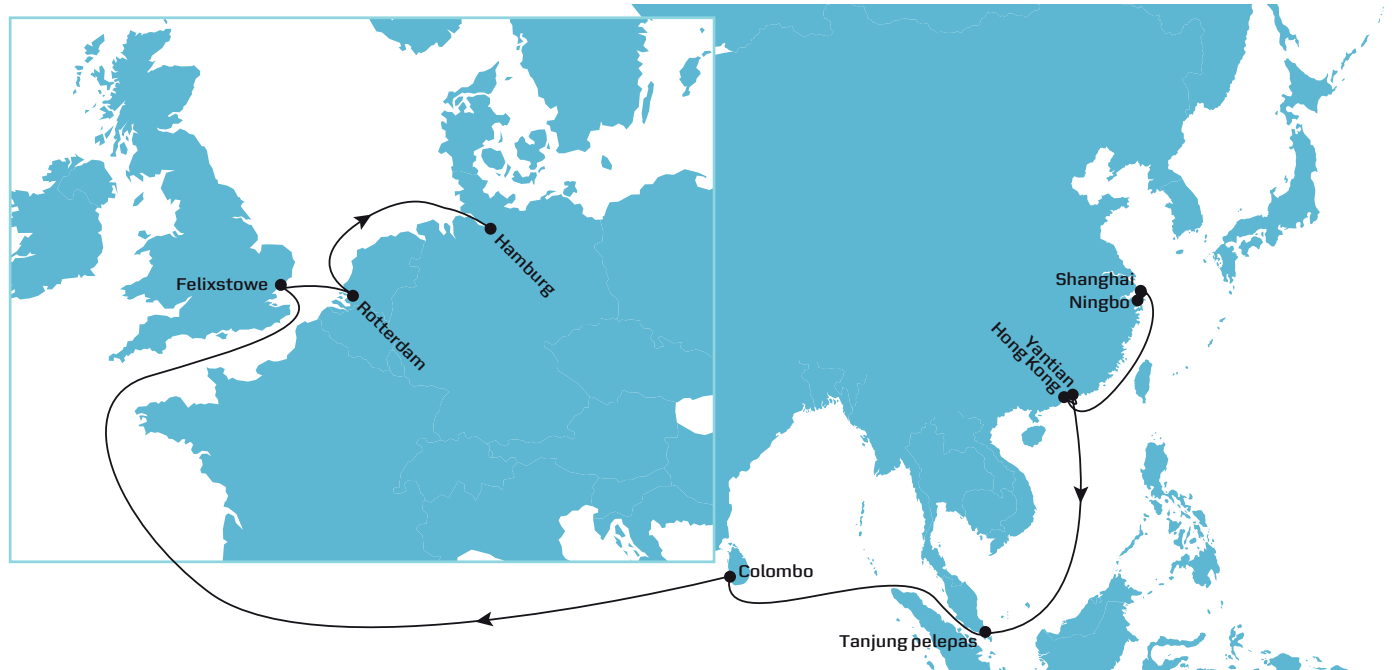

# EAST - WEST NETWORK

ASIA TO EUROPE

Your promise. Delivered.

## SERVICE HIGHLIGHTS

- Competitive, reliable UK product from Far East Asia ports
- Fastest access from Yantian and Hong Kong to Felixstowe
- Competitive coverage of Rotterdam and Hamburg from main china ports

## SERVICE HIGHLIGHTS

- Fastest transit time in the market to Antwerp from East/South China
- Competitive Le Havre product

From	SINES Portugal	ANTWERP Belgium	LE HAVRE France	SOUTHAMPTON United Kingdom	FELIXSTOWE United Kingdom
YOKOHAMA, Japan	30	34	36	38	40
NINGBO, China	26	30	32	34	36
SHANGHAI, China	24	28	30	32	34
CHIWAN, China	21	25	27	29	31
YANTIAN, China	20	24	26	28	30
TANJUNG PELEPAS, Malaysia	16	19	21	24	26

From	ROTTERDAM Netherlands	BREMERHAVEN Germany	GDANSK Poland
DALIAN, China	36	38	41
BUSAN, South Korea	33	35	38
KWANGYANG, South Korea	32	34	37
SHANGHAI, China	29	32	35
NINGBO, China	28	30	33
XIAMEN, China	25	27	30
YANTIAN, China	23	26	29
TANJUNG PELEPAS, Malaysia	18	21	24