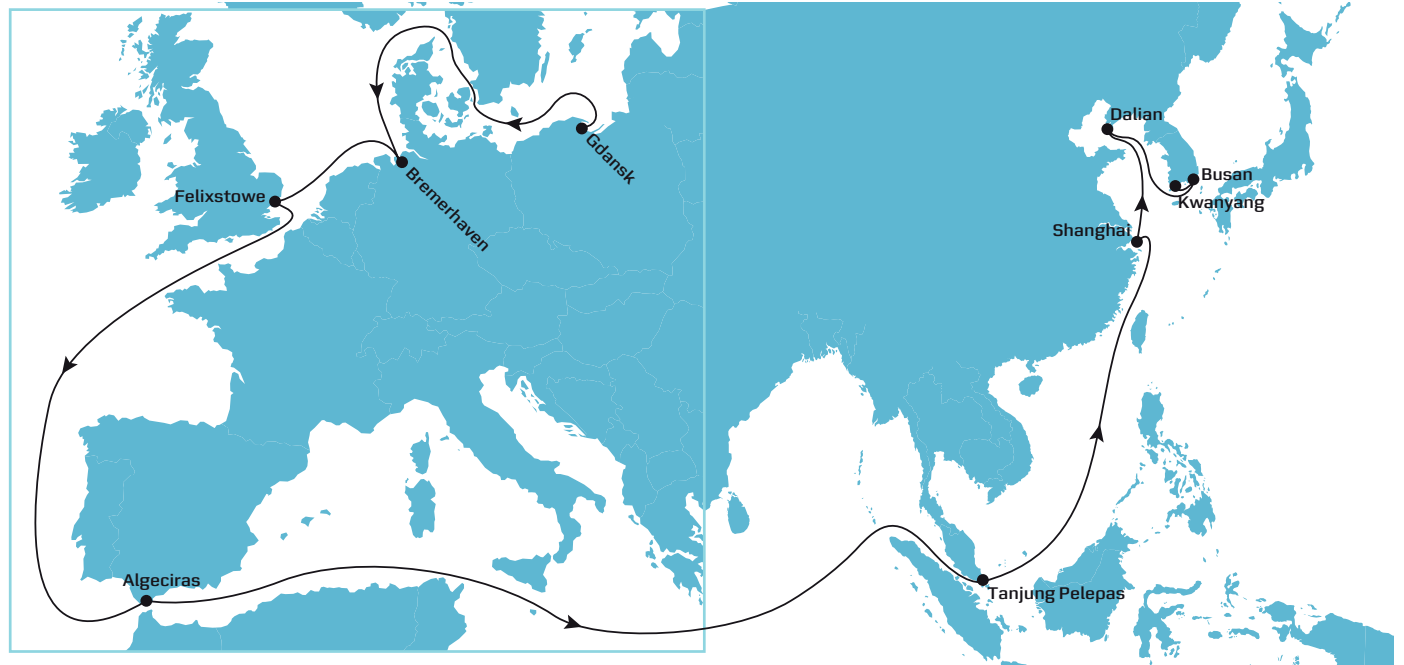

## SERVICE HIGHLIGHTS

- Dedicated service between Le Havre and Shanghai
- A direct service from Port Tangier to South and East China
- Fast connection to the Middle Eastern markets

From	PORT TANGIER Morocco	SALALAH Oman	JEBEL ALI DUBAI U.A.E.	NINGBO China	SHANGHAI China	HONG KONG China	YANTIAN China
ROTTERDAM, Netherlands	12	22	25	41	43	47	48
HAMBURG, Germany	10	20	23	39	41	45	46
BREMERHAVEN, Germany	8	19	22	38	40	43	45
FELIXSTOWE, United Kingdom	6	17	20	35	38	41	43
ANTWERP, Belgium	4	15	18	34	36	39	41
LE HAVRE, France	3	13	16	32	34	38	39
PORT TANGIER, Morocco	--	10	13	28	31	34	36
SALALAH, Oman	--	--	2	17	20	23	25
JEBEL ALI DUBAI, U.A.E.	--	--	--	13	16	19	21

## SERVICE HIGHLIGHTS

- Strong coverage of Great Britain with direct calls from Felixstowe and Southampton
- Reliable service to Fujian and Guangdong provinces

From	PORT TANGIER Morocco	SINGAPORE Singapore	NANSHA NEW PORT China	HONG KONG China	YANTIAN China	XIAMEN China
ANTWERP, Belgium	9	34	38	40	41	43
LE HAVRE, France	6	32	36	38	39	41
SOUTHAMPTON, United Kingdom	5	30	34	36	37	39
FELIXSTOWE, United Kingdom	3	28	32	34	35	37
PORT TANGIER, Morocco	--	24	28	30	31	33

## SERVICE HIGHLIGHTS

- Unique connection to Korean main ports from Germany, Great Britain and Poland
- Fast service from Bremerhaven to Dalian and Tanjung Pelepas
- Dedicated service from Gdansk to Asian main ports

From	ALGECIRAS Spain	TANJUNG PELEPAS Malaysia	SHANGHAI China	DALIAN China	BUSAN South Korea	KWANGYANG South Korea
GDANSK, Poland	11	29	35	38	40	41
BREMERHAVEN, Germany	6	24	30	33	35	36
FELIXSTOWE, United Kingdom	3	21	27	30	32	33
ALGECIRAS, Spain	--	16	23	25	28	29