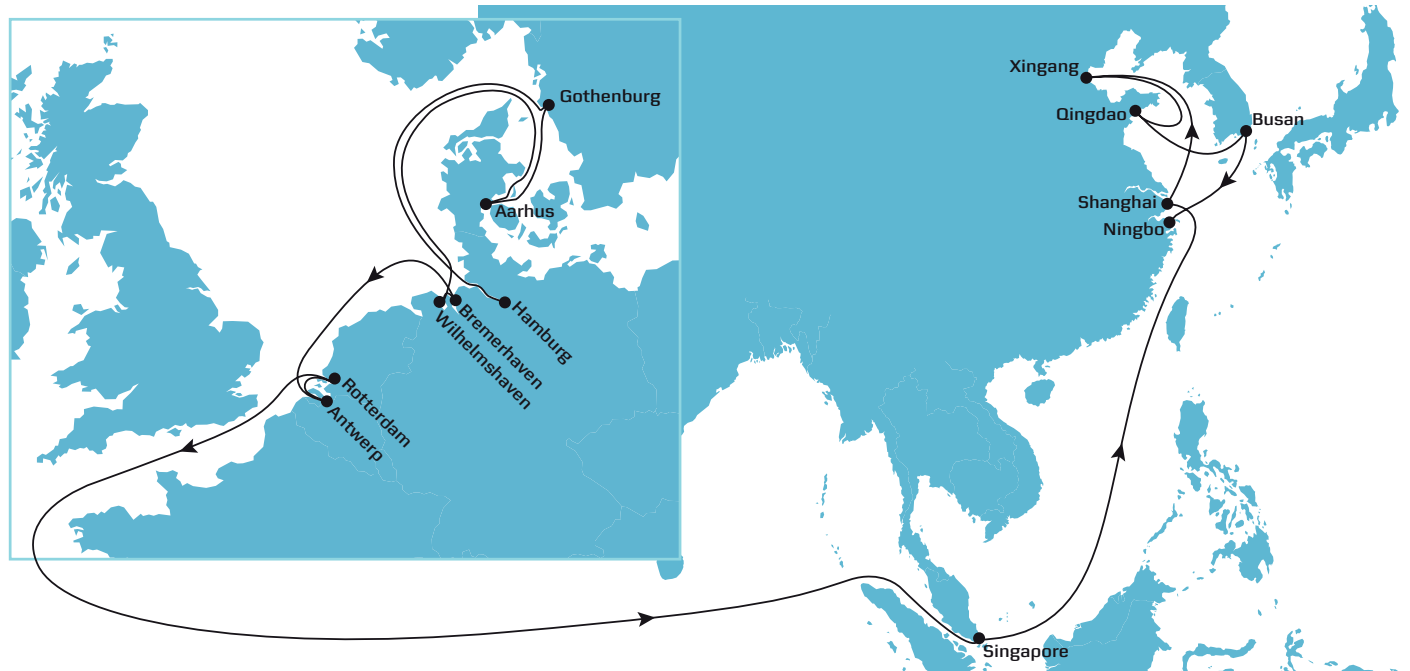

AE5 EASTBOUND

SERVICE HIGHLIGHTS

- Gateway from North Europe to North and East China
- Unique service from Aarhus and Gothenburg to Asian main ports
- Fast connection from Bremerhaven to Xingang and Qingdao

From	SINGAPORE Singapore	SHANGHAI China	XINGANG China	QINGDAO China	BUSAN South Korea	NINGBO China
HAMBURG, Germany	32	38	41	44	46	49
GOTHENBURG, Sweden	29	35	38	41	43	46
AARHUS, Denmark	28	34	37	40	42	44
WILHELMSHAVEN, Germany	26	32	36	38	40	43
BREMERHAVEN, Germany	25	31	35	37	40	42
ANTWERP, Belgium	23	29	33	35	38	40
ROTTERDAM, Netherlands	21	27	30	33	35	38

30/05/2016

Transit times are indicative and subject to change.