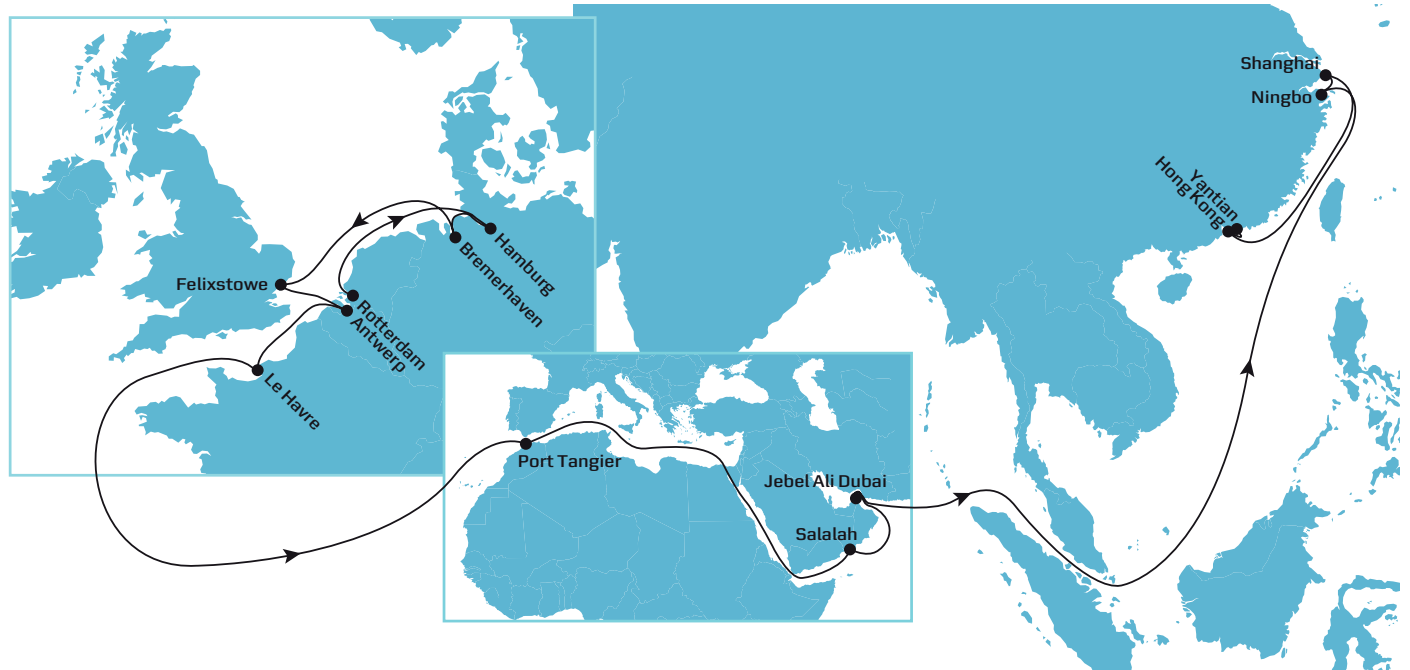

## SERVICE HIGHLIGHTS

- Dedicated service between Le Havre and Shanghai
- A direct service from Port Tangier to South and East China
- Fast connection to the Middle Eastern markets

From	PORT TANGIER Morocco	SALALAH Oman	JEBEL ALI DUBAI U.A.E.	NINGBO China	SHANGHAI China	HONG KONG China	YANTIAN China
ROTTERDAM, Netherlands	12	22	25	41	43	47	48
HAMBURG, Germany	10	20	23	39	41	45	46
BREMERHAVEN, Germany	8	19	22	38	40	43	45
FELIXSTOWE, United Kingdom	6	17	20	35	38	41	43
ANTWERP, Belgium	4	15	18	34	36	39	41
LE HAVRE, France	3	13	16	32	34	38	39
PORT TANGIER, Morocco	--	10	13	28	31	34	36
SALALAH, Oman	--	--	2	17	20	23	25
JEBEL ALI DUBAI, U.A.E.	--	--	--	13	16	19	21

## SERVICE HIGHLIGHTS

- Strong coverage of Great Britain with direct calls from Felixstowe and Southampton
- Reliable service to Fujian and Guangdong provinces

From	PORT TANGIER Morocco	SINGAPORE Singapore	NANSHA NEW PORT China	HONG KONG China	YANTIAN China	XIAMEN China
ANTWERP, Belgium	9	34	38	40	41	43
LE HAVRE, France	6	32	36	38	39	41
SOUTHAMPTON, United Kingdom	5	30	34	36	37	39
FELIXSTOWE, United Kingdom	3	28	32	34	35	37
PORT TANGIER, Morocco	--	24	28	30	31	33

## SERVICE HIGHLIGHTS

- Unique connection to Korean main ports from Germany, Great Britain and Poland
- Fast service from Bremerhaven to Dalian and Tanjung Pelepas
- Dedicated service from Gdansk to Asian main ports

From	ALGECIRAS Spain	TANJUNG PELEPAS Malaysia	SHANGHAI China	DALIAN China	BUSAN South Korea	KWANGYANG South Korea
GDANSK, Poland	11	29	35	38	40	41
BREMERHAVEN, Germany	6	24	30	33	35	36
FELIXSTOWE, United Kingdom	3	21	27	30	32	33
ALGECIRAS, Spain	--	16	23	25	28	29