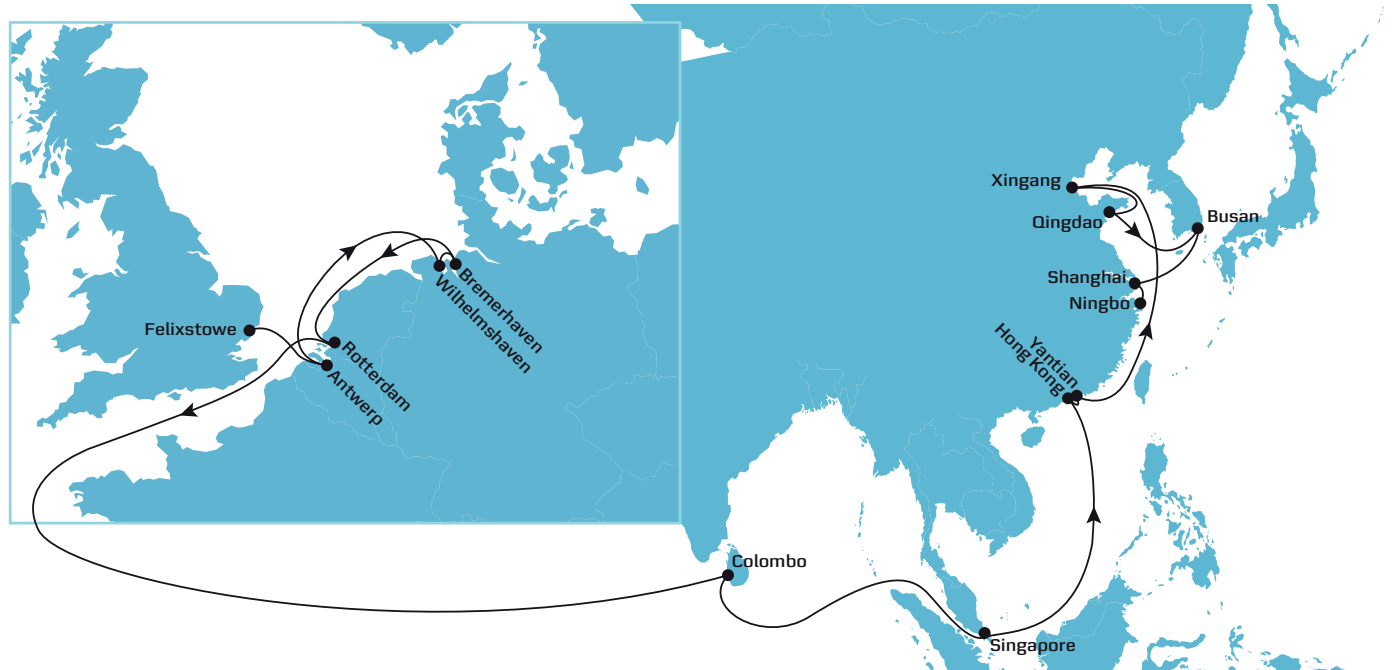

AE2 EASTBOUND

SERVICE HIGHLIGHTS

- Unique gateway from Great Britain to Chinese main ports
- Fast connection from North Europe ports to Singapore and China

From	COLOMBO Sri Lanka	SINGAPORE Singapore	HONG KONG China	YANTIAN China	XINGANG China	QINGDAO China	BUSAN South Korea	SHANGHAI China	NINGBO China
FELIXSTOWE, United Kingdom	24	29	33	34	38	41	43	45	46
ANTWERP, Belgium	21	26	30	31	35	38	40	42	43
WILHELMSHAVEN, Germany	20	24	29	30	34	36	39	40	42
BREMERHAVEN, Germany	19	23	27	28	33	35	37	39	40
ROTTERDAM, Netherlands	16	21	25	26	30	33	35	37	38
COLOMBO, Sri Lanka	--	3	8	9	13	15	18	19	21

30/05/2016

Transit times are indicative and subject to change.