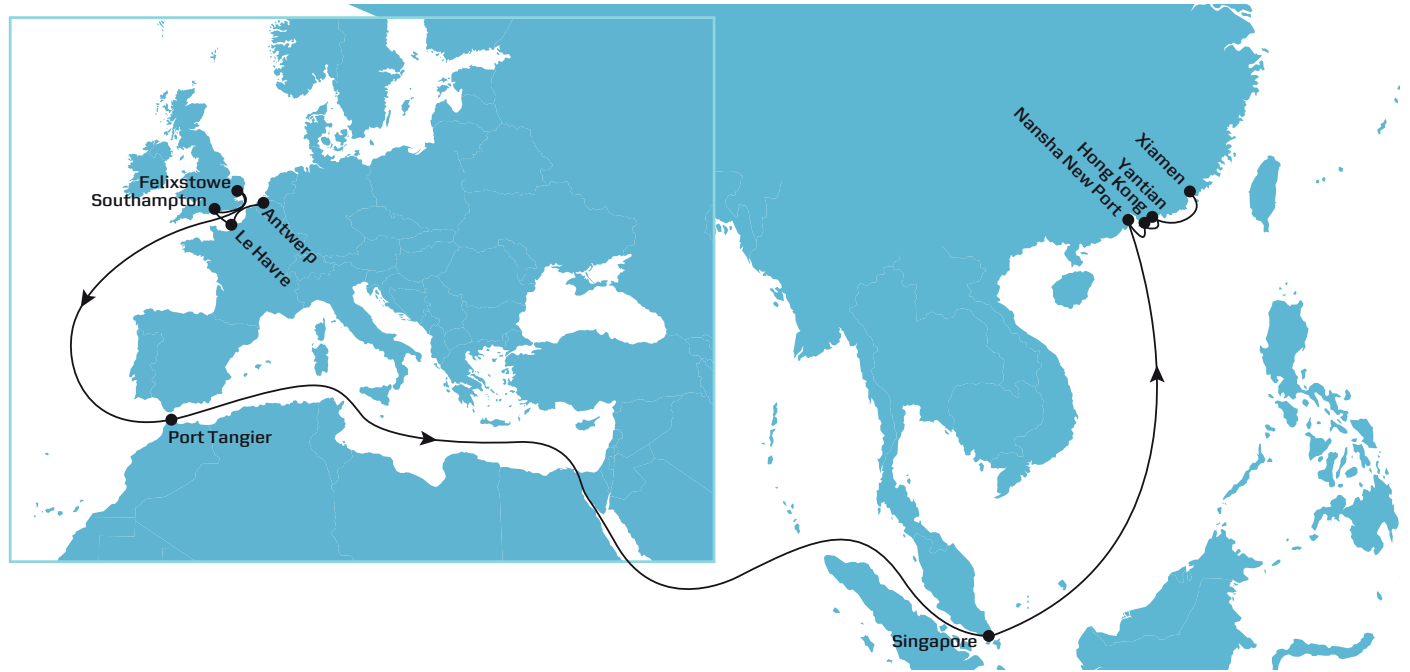

## SERVICE HIGHLIGHTS

- Dedicated service between Le Havre and Shanghai
- A direct service from Port Tangier to South and East China
- Fast connection to the Middle Eastern markets

From	PORT TANGIER Morocco	SALALAH Oman	JEBEL ALI DUBAI U.A.E.	NINGBO China	SHANGHAI China	HONG KONG China	YANTIAN China
ROTTERDAM, Netherlands	12	22	25	41	43	47	48
HAMBURG, Germany	10	20	23	39	41	45	46
BREMERHAVEN, Germany	8	19	22	38	40	43	45
FELIXSTOWE, United Kingdom	6	17	20	35	38	41	43
ANTWERP, Belgium	4	15	18	34	36	39	41
LE HAVRE, France	3	13	16	32	34	38	39
PORT TANGIER, Morocco	--	10	13	28	31	34	36
SALALAH, Oman	--	--	2	17	20	23	25
JEBEL ALI DUBAI, U.A.E.	--	--	--	13	16	19	21

## SERVICE HIGHLIGHTS

- Gateway from North Europe to North and East China
- Unique service from Aarhus and Gothenburg to Asian main ports
- Fast connection from Bremerhaven to Xingang and Qingdao

From	SINGAPORE Singapore	SHANGHAI China	XINGANG China	QINGDAO China	BUSAN South Korea	NINGBO China
HAMBURG, Germany	32	38	41	44	46	49
GOTHENBURG, Sweden	29	35	38	41	43	46
AARHUS, Denmark	28	34	37	40	42	44
WILHELMSHAVEN, Germany	26	32	36	38	40	43
BREMERHAVEN, Germany	25	31	35	37	40	42
ANTWERP, Belgium	23	29	33	35	38	40
ROTTERDAM, Netherlands	21	27	30	33	35	38

## SERVICE HIGHLIGHTS

- Strong coverage of Great Britain with direct calls from Felixstowe and Southampton
- Reliable service to Fujian and Guangdong provinces

From	PORT TANGIER Morocco	SINGAPORE Singapore	NANSHA NEW PORT China	HONG KONG China	YANTIAN China	XIAMEN China
ANTWERP, Belgium	9	34	38	40	41	43
LE HAVRE, France	6	32	36	38	39	41
SOUTHAMPTON, United Kingdom	5	30	34	36	37	39
FELIXSTOWE, United Kingdom	3	28	32	34	35	37
PORT TANGIER, Morocco	--	24	28	30	31	33

From	ALGECIRAS Spain	TANJUNG PELEPAS Malaysia	SHANGHAI China	DALIAN China	BUSAN South Korea	KWANGYANG South Korea
GDANSK, Poland	11	29	35	38	40	41
BREMERHAVEN, Germany	6	24	30	33	35	36
FELIXSTOWE, United Kingdom	3	21	27	30	32	33
ALGECIRAS, Spain	--	16	23	25	28	29