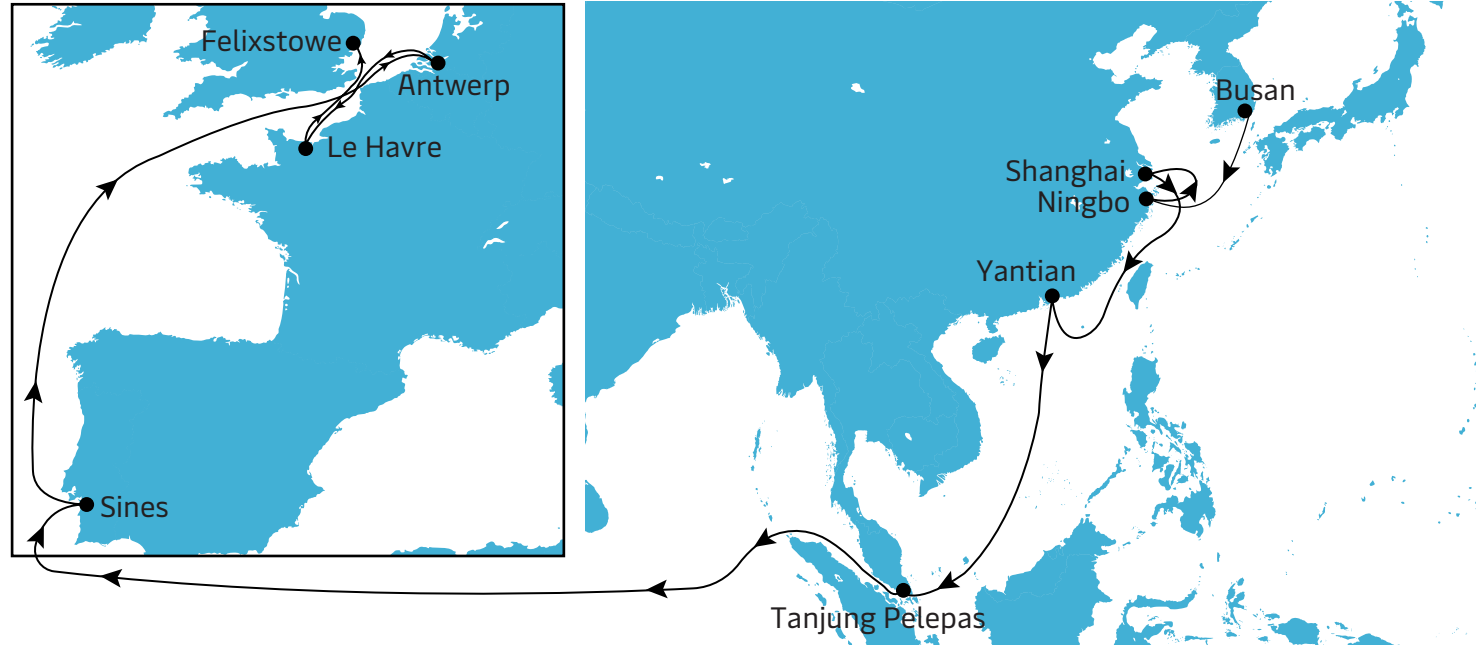

# AE6 WESTBOUND

## SERVICE HIGHLIGHTS

- Best in class product to Antwerp from East and South China
- Direct Le Havre product

From	Dept/Arr	SINES Portugal THU	ANTWERP Belgium MON	LE HAVRE France FRI	FELIXSTOWE England MON
<b>BUSAN</b> , South Korea	SAT	31	35	39	42
<b>NINGBO</b> , China	WED	29	33	36	40
<b>SHANGHAI</b> , China	SAT	26	30	34	37
<b>YANTIAN</b> , China	TUE	23	27	30	34
<b>TANJUNG PELEPAS</b> , Malaysia	MON	17	21	24	28

Disclaimer: Transit time and port call details are indicative and subject to change