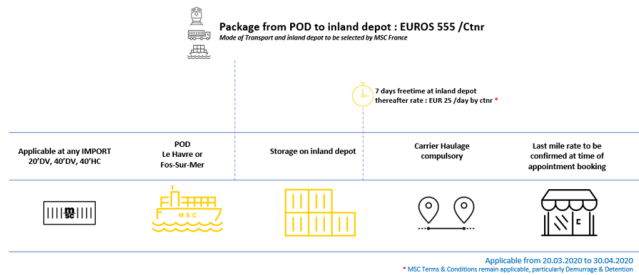

## REDUCE YOUR IMPORT STORAGE COSTS

Paris, 26 March 2020

Dear Valued Customers,

Together, we are going through an exceptional period, doing our utmost to mitigate its impact on your supply chain.

MSC France has a depot network and is able to offer a competitive storage solution for your import containers.