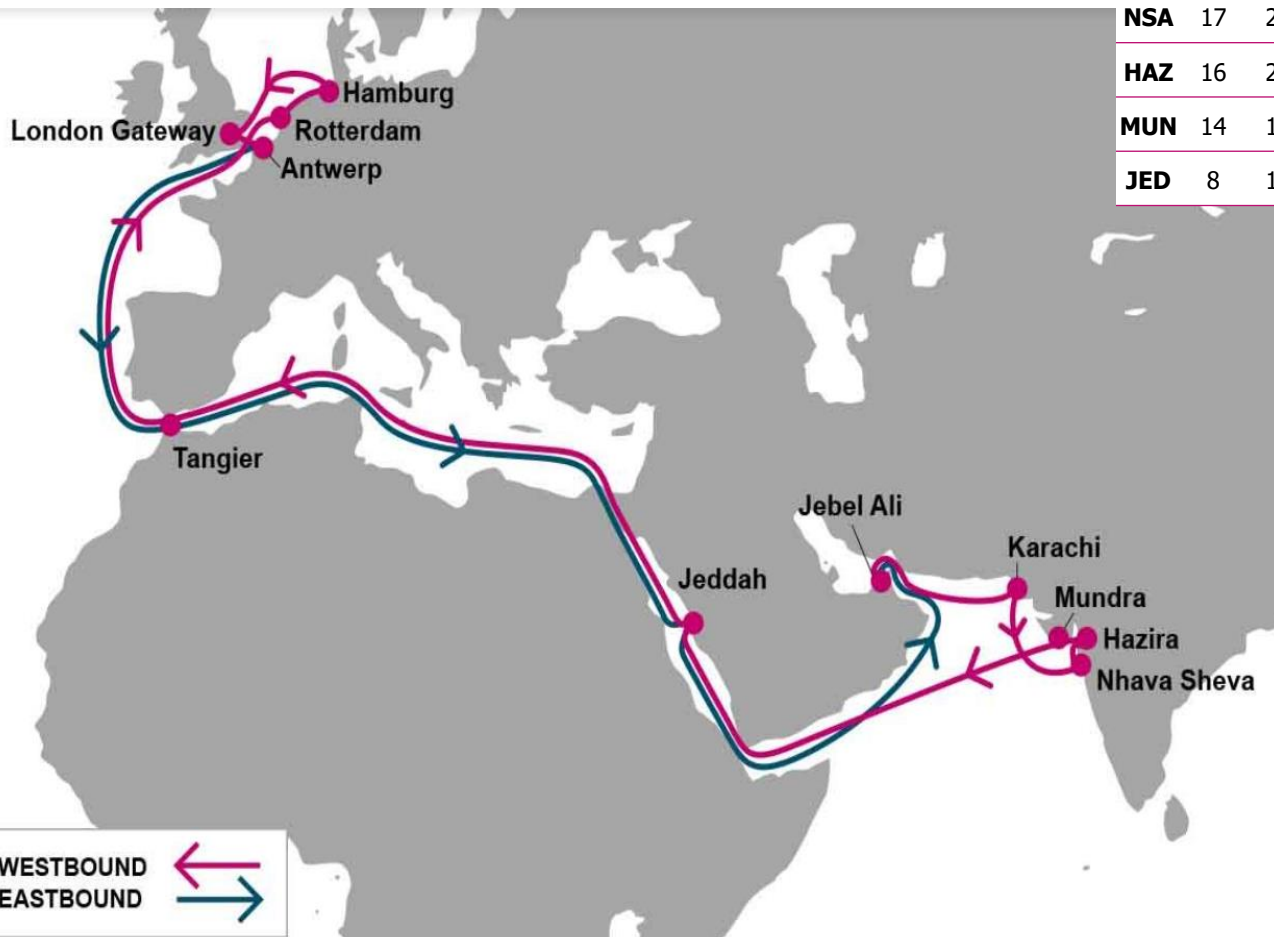

IOS Service

ONE will continue current IOS service until the new IOS service kicks in.

**1st Westbound Vessel
ETA Jebel Ali 02/MAY**

W/B	PTM	RTM	HAM	LGP	ANR
JEA	22	26	29	32	34
KHI	19	23	26	29	31
NSA	17	21	24	27	29
HAZ	16	20	23	26	28
MUN	14	18	21	24	26
JED	8	12	15	18	20

E/B	JED	JEA	KHI	NSA	HAZ	MUN
RTM	21	27	30	32	34	35
HAM	17	23	26	28	30	31
LGP	15	21	24	26	28	29
ANR	13	19	22	24	26	27
PTM	8	14	17	19	21	22

ORIGIN	ETA/ETD
Jebel Ali	SUN/MON
Karachi	WED/THU
Nhava Sheva	FRI/SAT
Hazira	SUN/SUN
Mundra	MON/TUE
Jeddah	MON/TUE
Tangier	TUE/WED
Rotterdam	SUN/MON
Hamburg	WED/FRI
London Gateway	SAT/SUN
Antwerp	MON/TUE
Tangier	SAT/SUN
Jeddah	MON/TUE
Jebel Ali	SUN

Port Rotation and Schedule are subject to changes