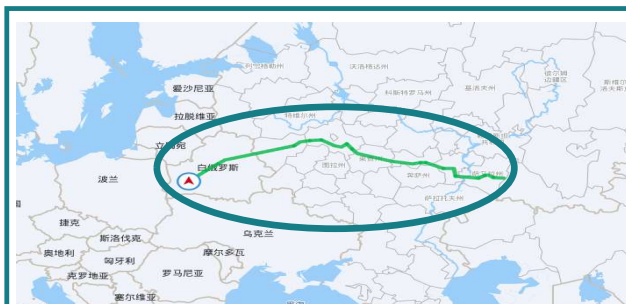

Eurasia Train Moving Status

Record from Mar 5th 0:00 am to Mar 7th 9:00 am, Beijing Time

In Russia

In Belarus

In Poland

GPS trackers reported nothing abnormal till now. Trains are moving on schedule in RU, BY and PL.