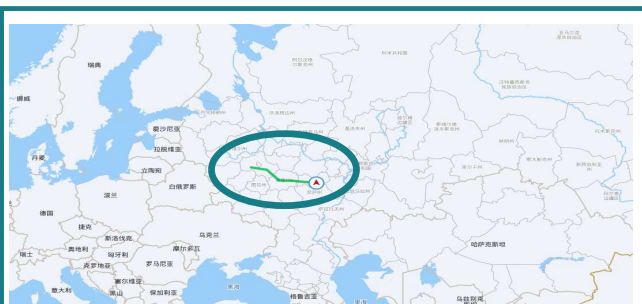

Eurasia Train Moving Status

Record from Mar 5th 0:00 am to Mar 7th 9:00 am, Beijing Time

In Russia

In Belarus

In Poland

GPS trackers reported nothing abnormal till now. Trains are moving on schedule in RU, BY and PL.