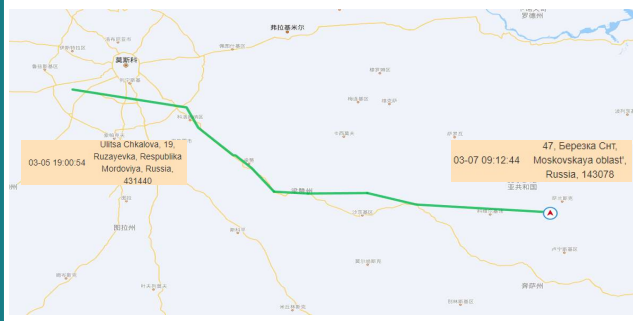

Eurasia Train Moving Status

Record from Mar 5th 0:00 am to Mar 7th 9:00 am, Beijing Time

In Russia

In Belarus

In Poland

GPS trackers reported nothing abnormal till now. Trains are moving on schedule in RU, BY and PL.