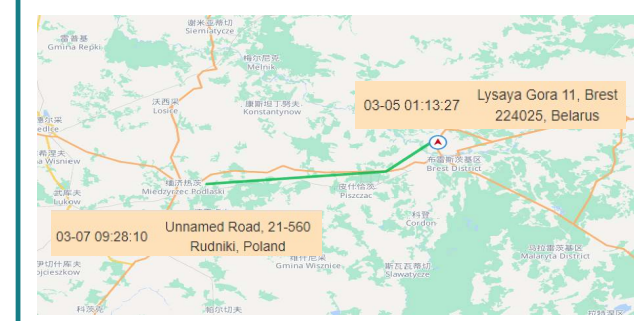

Eurasia Train Moving Status

Record from Mar 5th 0:00 am to Mar 7th 9:00 am, Beijing Time

In Russia

In Belarus

In Poland

GPS trackers reported nothing abnormal till now. Trains are moving on schedule in RU, BY and PL.