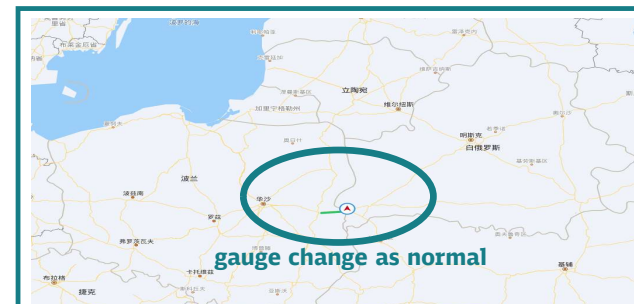

Eurasia Train Moving Status

Record from Mar 5th 0:00 am to Mar 7th 9:00 am, Beijing Time

In Russia

In Belarus

In Poland

GPS trackers reported nothing abnormal till now. Trains are moving on schedule in RU, BY and PL.