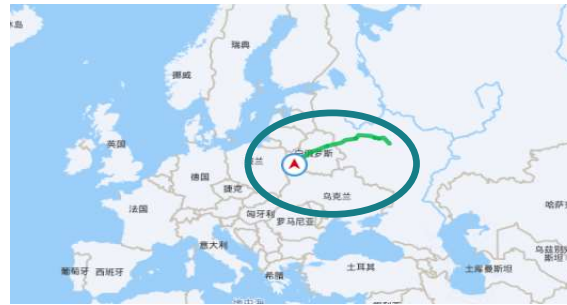

Moving Status

Record from Mar 1st 0:00 am to Mar 2nd 8:00 am

In Russia

In Belarus

In Poland

GPS trackers reported nothing abnormal till now. Trains are moving under schedule in RU, BY and PL.