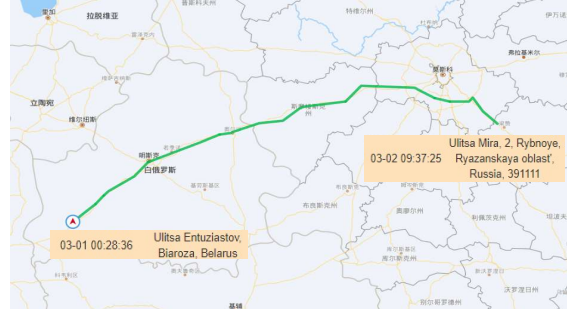

Moving Status

Record from Mar 1st 0:00 am to Mar 2nd 8:00 am

In Russia

In Belarus

In Poland

GPS trackers reported nothing abnormal till now. Trains are moving under schedule in RU, BY and PL.