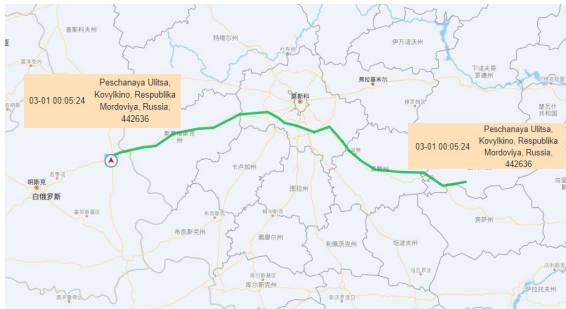

Moving Status

Record from Mar 1st 0:00 am to Mar 2nd 8:00 am

In Russia

In Belarus

In Poland

GPS trackers reported nothing abnormal till now. Trains are moving under schedule in RU, BY and PL.