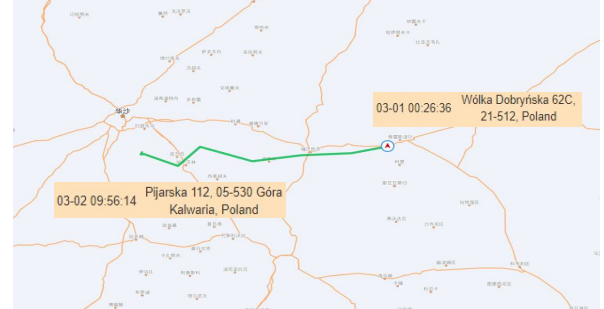

Moving Status

Record from Mar 1st 0:00 am to Mar 2nd 8:00 am

In Russia

In Belarus

In Poland

GPS trackers reported nothing abnormal till now. Trains are moving under schedule in RU, BY and PL.