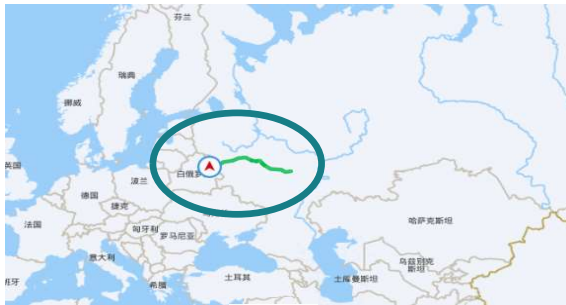

Moving Status

Record from Mar 1st 0:00 am to Mar 2nd 8:00 am

In Russia

In Belarus

In Poland

GPS trackers reported nothing abnormal till now. Trains are moving under schedule in RU, BY and PL.