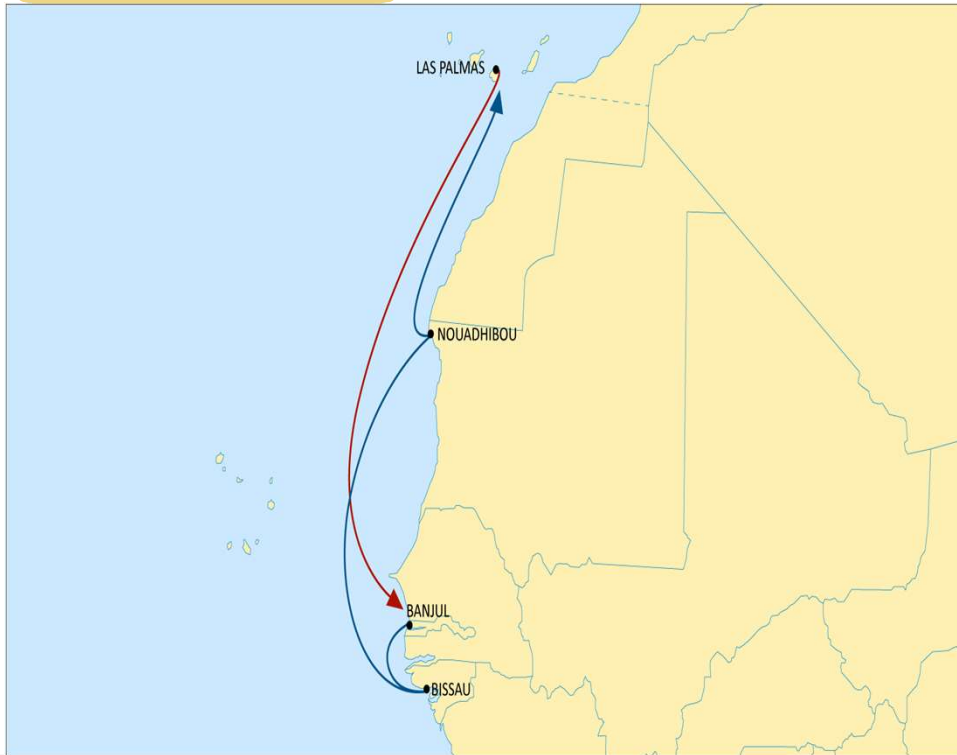

FEEDING SERVICE FROM LAS PALMAS

Gambia Feeder