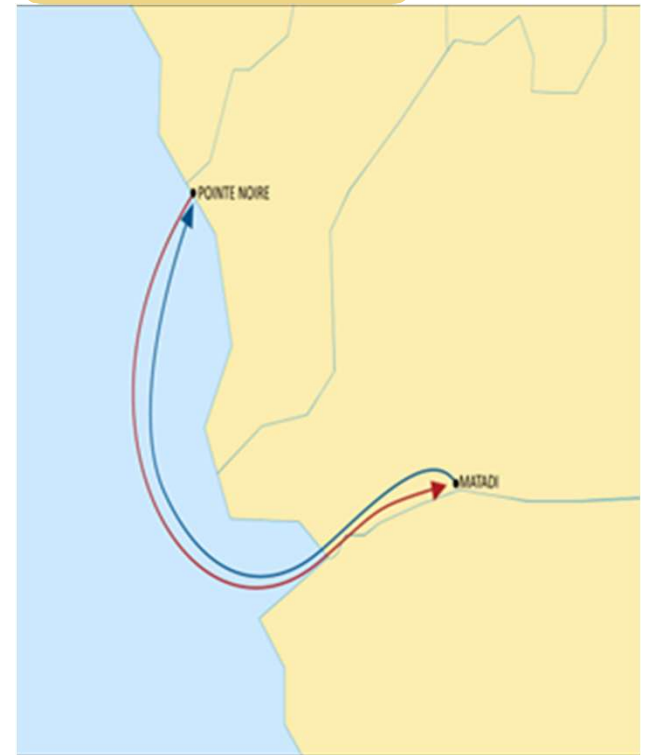

EUROPE WEST AFRICA SERVICES

NEW CALL DUNKERQUE

March 2024

NWC CANARY WAF EXPORT WEEKLY SERVICE

- **Port Rotation:**Antwerp, London Gateway, **Dunkerque**, Le Havre, Tema, Lome, Cotonou, Tincan, Apapa, Abidjan, Antwerp,
- **Via Lomé :** Libreville, Douala, Freetown, Monrovia, Pointe Noire, Matadi, Luanda, Lobito, Takoradi

TRANSIT TIMES EXPORT DUNKERQUE

Direct Transbo																									
POL / POD	Abidjan	TINCAN/LAGOS	APAPA	BANJUL	CONAKRY	COTONOU	DAKAR	DOUALA	FREETOWN	LIBREVILLE	LOBITO	LOME	LUANDA	MATADI	MINDELO	MONROVIA	NOUADHIBOU	NOUAKCHOTT	ONNE	POINTE NOIRE	PORT HARCOURT	PRAIA	SAN PEDRO	TAKORADI	TEMA
DUNKERQUE	26	17	19	12	15	21	13	18	19	22	47	15	25	27	12	22	18	19	17	22	19	13	21	38	13

FEEDING SERVICE FROM LAS PALMAS

Gambia Feeder

Mauritania Service

FEEDER SERVICE IN WEST AFRICA VIA LOME

Lome to Abidjan

Lome to Port harcourt

Lome to Onne

Lome to Cotonou

FEEDER SERVICES IN WEST AFRICA

Lome to Douala

Lome to Libreville

Lome to Pointe Noire et Matadi

[msc.com](https://www.msc.com)