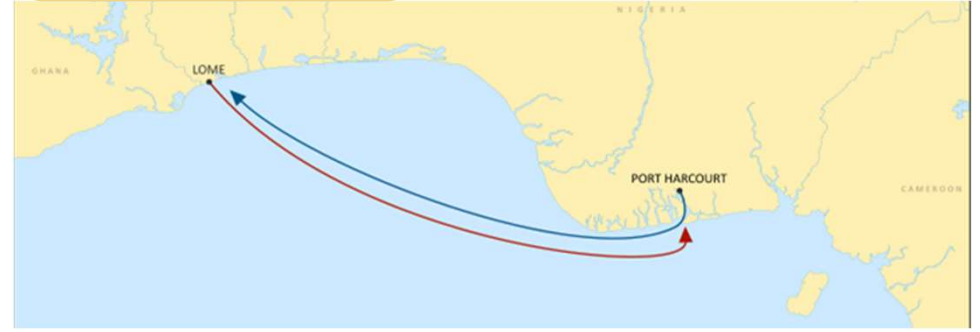

EUROPE WEST AFRICA SERVICES

NEW CALL DUNKERQUE

March 2024

NWC CANARY WAF EXPORT WEEKLY SERVICE

- **Port Rotation:**Antwerp, London Gateway, **Dunkerque**, Le Havre, Tema, Lome, Cotonou, Tincan, Apapa, Abidjan, Antwerp,
- **Via Lomé :** Libreville, Douala, Freetown, Monrovia, Pointe Noire, Matadi, Luanda, Lobito, Takoradi

TRANSIT TIMES EXPORT DUNKERQUE

Direct Transbo																									
POL / POD	Abidjan	TINCAN/LAGOS	APAPA	BANJUL	CONAKRY	COTONOU	DAKAR	DOUALA	FREETOWN	LIBREVILLE	LOBITO	LOME	LUANDA	MATADI	MINDELO	MONROVIA	NOUADHIBOU	NOUAKCHOTT	ONNE	POINTE NOIRE	PORT HARCOURT	PRAIA	SAN PEDRO	TAKORADI	TEMA
DUNKERQUE	26	17	19	12	15	21	13	18	19	22	47	15	25	27	12	22	18	19	17	22	19	13	21	38	13

FEEDING SERVICE FROM LAS PALMAS

Gambia Feeder

Mauritania Service

FEEDER SERVICE IN WEST AFRICA VIA LOME

Lome to Abidjan

Lome to Port harcourt

Lome to Onne

Lome to Cotonou

FEEDER SERVICES IN WEST AFRICA

Lome to Douala

Lome to Libreville

Lome to Pointe Noire et Matadi

[msc.com](https://www.msc.com)